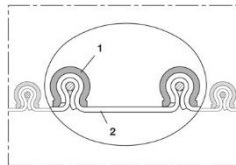

Hose construction

1. Clamp profile supporting spiral: galvanised steel
2. wall: VITON® coated polyester fabric

Temperature range

-20 °C ÷ +210 °C

- abrasion protection via external Clamp profile
- secure clamping of the wall within the Clamp profile
- highly flexible + compressible 4:1
- very good heat resistance
- good resistance to oil, gasoline and chemicals
- good resistance to alkalis and acids