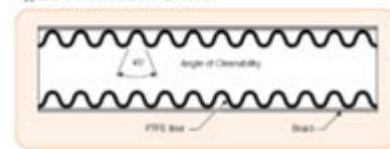

Typical Convoluted PTFE Hose

Corroflon GP, SS Hose and PTFE Lined Flange Fitting