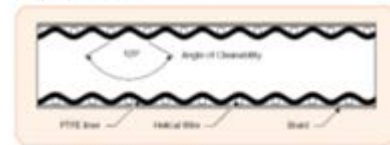

Corroflon GP PTFE Hose

Typical Convoluted PTFE Hose