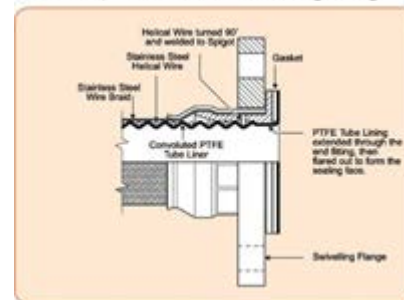

Secondly, Corroflon is the only PTFE lined convoluted hose on the market to be fully kink and vacuum resistant at high pressures and temperatures. This is because Corroflon's design incorporates a thick section external helical reinforcement wire which gives the radial support necessary to ensure maximum strength, whilst maintaining optimum flexibility and cleanability. The helix wire is welded directly to the end fittings at each end, ensuring security of attachment and electrical continuity.

And thirdly, Aflex is the only PTFE hose manufacturer to guarantee a minimum PTFE liner thickness of 1.5mm for hose sizes 1" and above, which ensures sufficient strength to prevent the tube from being internally pressurised from a sine wave shape into an extended square wave shape, which would lead to porosity, and eventually premature failure of the tube. This thick wall liner also minimises permeation, and is extended through the end fittings to give an uninterrupted clean flow of fluid through the fitting.

Corroflon GP PTFE Hose

Typical Convoluted PTFE Hose

Corroflon GP, SS Hose and PTFE Lined Flange Fitting

Temperature range:

SS braided: -70°C to +230°C,

PB braided: -30°C to +100°C.

SS, RC & SS, FP braided:

-40°C to +140°C,

SS,SI braided: -40°C to +180°C,

KYB braided: -40°C to +120°C.

Contact us:

"DAIS GLOBAL " LTD

3, Poruchik Nedelcho Bonchev Str., fl. 5, 1528 Sofia, Bulgaria

Telephone: +359 2 973 27 67

Fax: +359 2 973 26 65

E-mail: office@daisglobal.eu