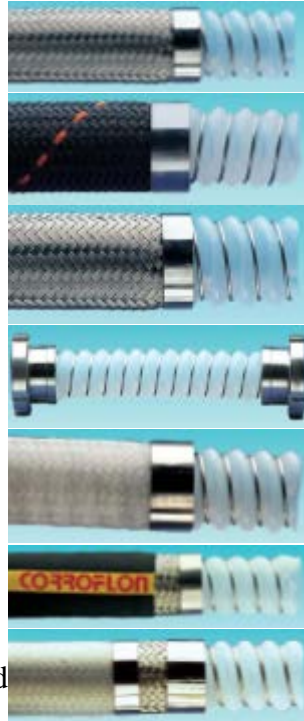

Secondly, Corroflon is the only PTFE lined convoluted hose on the market to be fully kink and vacuum resistant at high pressures and temperatures. This is because Corroflon's design incorporates a thick section external helical reinforcement wire which gives the radial support necessary to ensure maximum strength, whilst maintaining optimum flexibility and cleanability. The helix wire is welded directly to the end fittings at each end, ensuring security of attachment and electrical continuity.

PB - Polypropylene

HB - Hastelloy

TO – W/O cover

KYB - Kynar

RC – Rubber covered

SI – Silicone rubber covered

Fittings:

DIN 11851 male
 DIN 11851 female
 KAMLOK adapter
 KAMLOK coupler
 Flange PN10/16
 DIN 32676 Triclover fittings
 SMS female thread
 RJT female thread