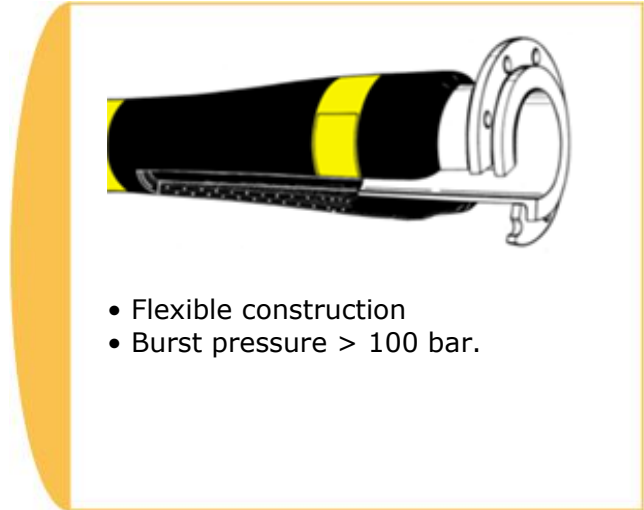

Corresponds to category L 10 of EN 1765. - Suitable for manual handling, very flexible. The reinforcement is constructed in such a way that the hose keeps its whole diameter even with 1 bar flow pressure. Type SBL is not suitable for gravity discharge and for suction. - Please avoid permanent kinking.

Type SBS is the heavy standard bunkering hose with two steel helices for suction and discharge.

Corresponds to EN 1765 category S 15.

Recommended for crane operated dockside loading and unloading in harbours and refineries. Very robust and kink resistant.

Electrically conductive due to metallic connection of steel helix with the hose tail. On request, type SBL is available in a non-electrically conductive version.

Hose construction

Tube: NBR black, antistatic, no fuel-solubility

Reinforcements: multiple low tensile textile braids, standard type SBS with galvanized steel helices

Cover: Chloroprene (CR), black, smooth, el. conductive

- Flexible construction
- Burst pressure > 100 bar.